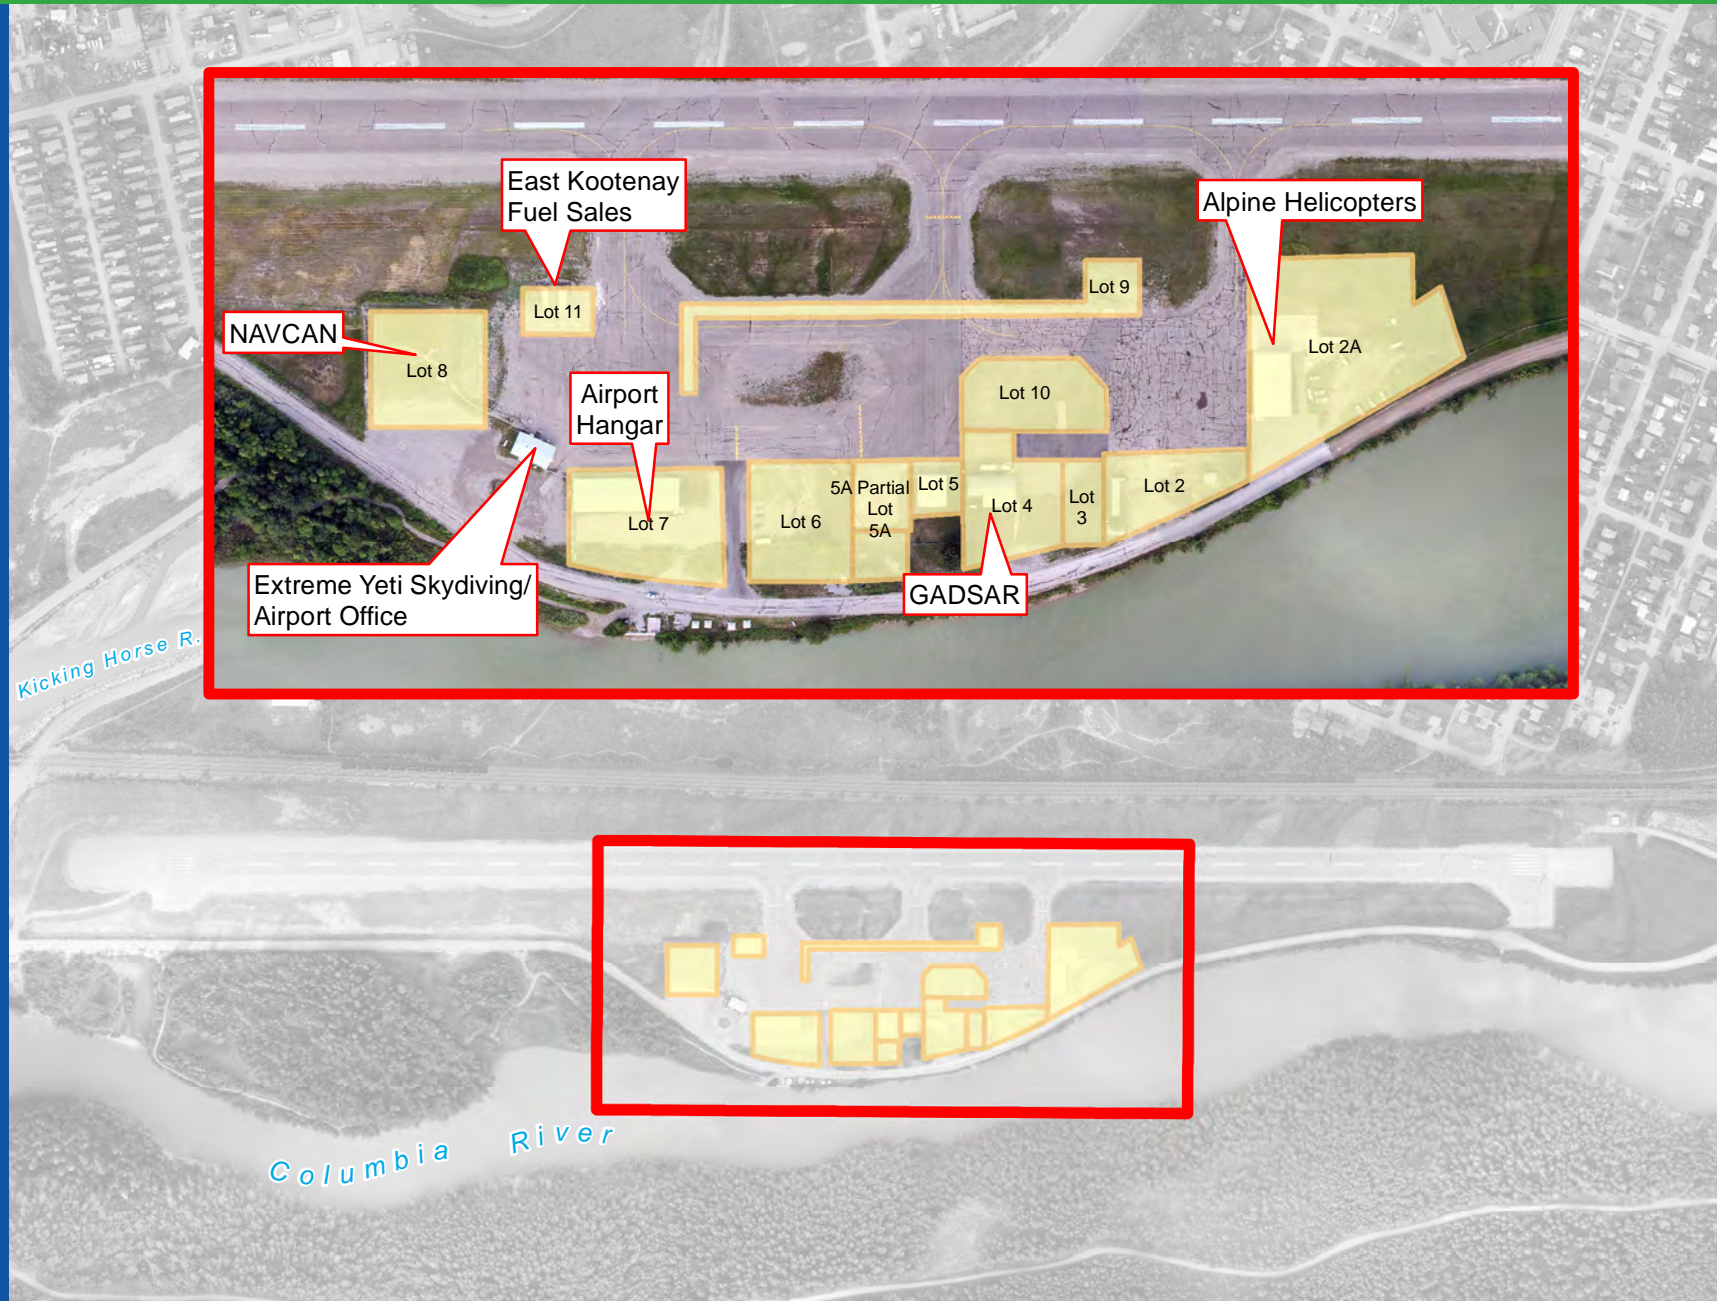

# Golden Municipal Airport

 Lease Parcels

1:7,500

**SOURCE:**  
All data is the property of the Town of Golden.  
NAD83, UTM Zone 11

**DISCLAIMER:**  
This map is intended for information purposes only. It is not to be reproduced in any way. The Town of Golden does not make any warranty for positional or legal accuracy and makes no representation as to the completeness, timeliness or accuracy of the information.