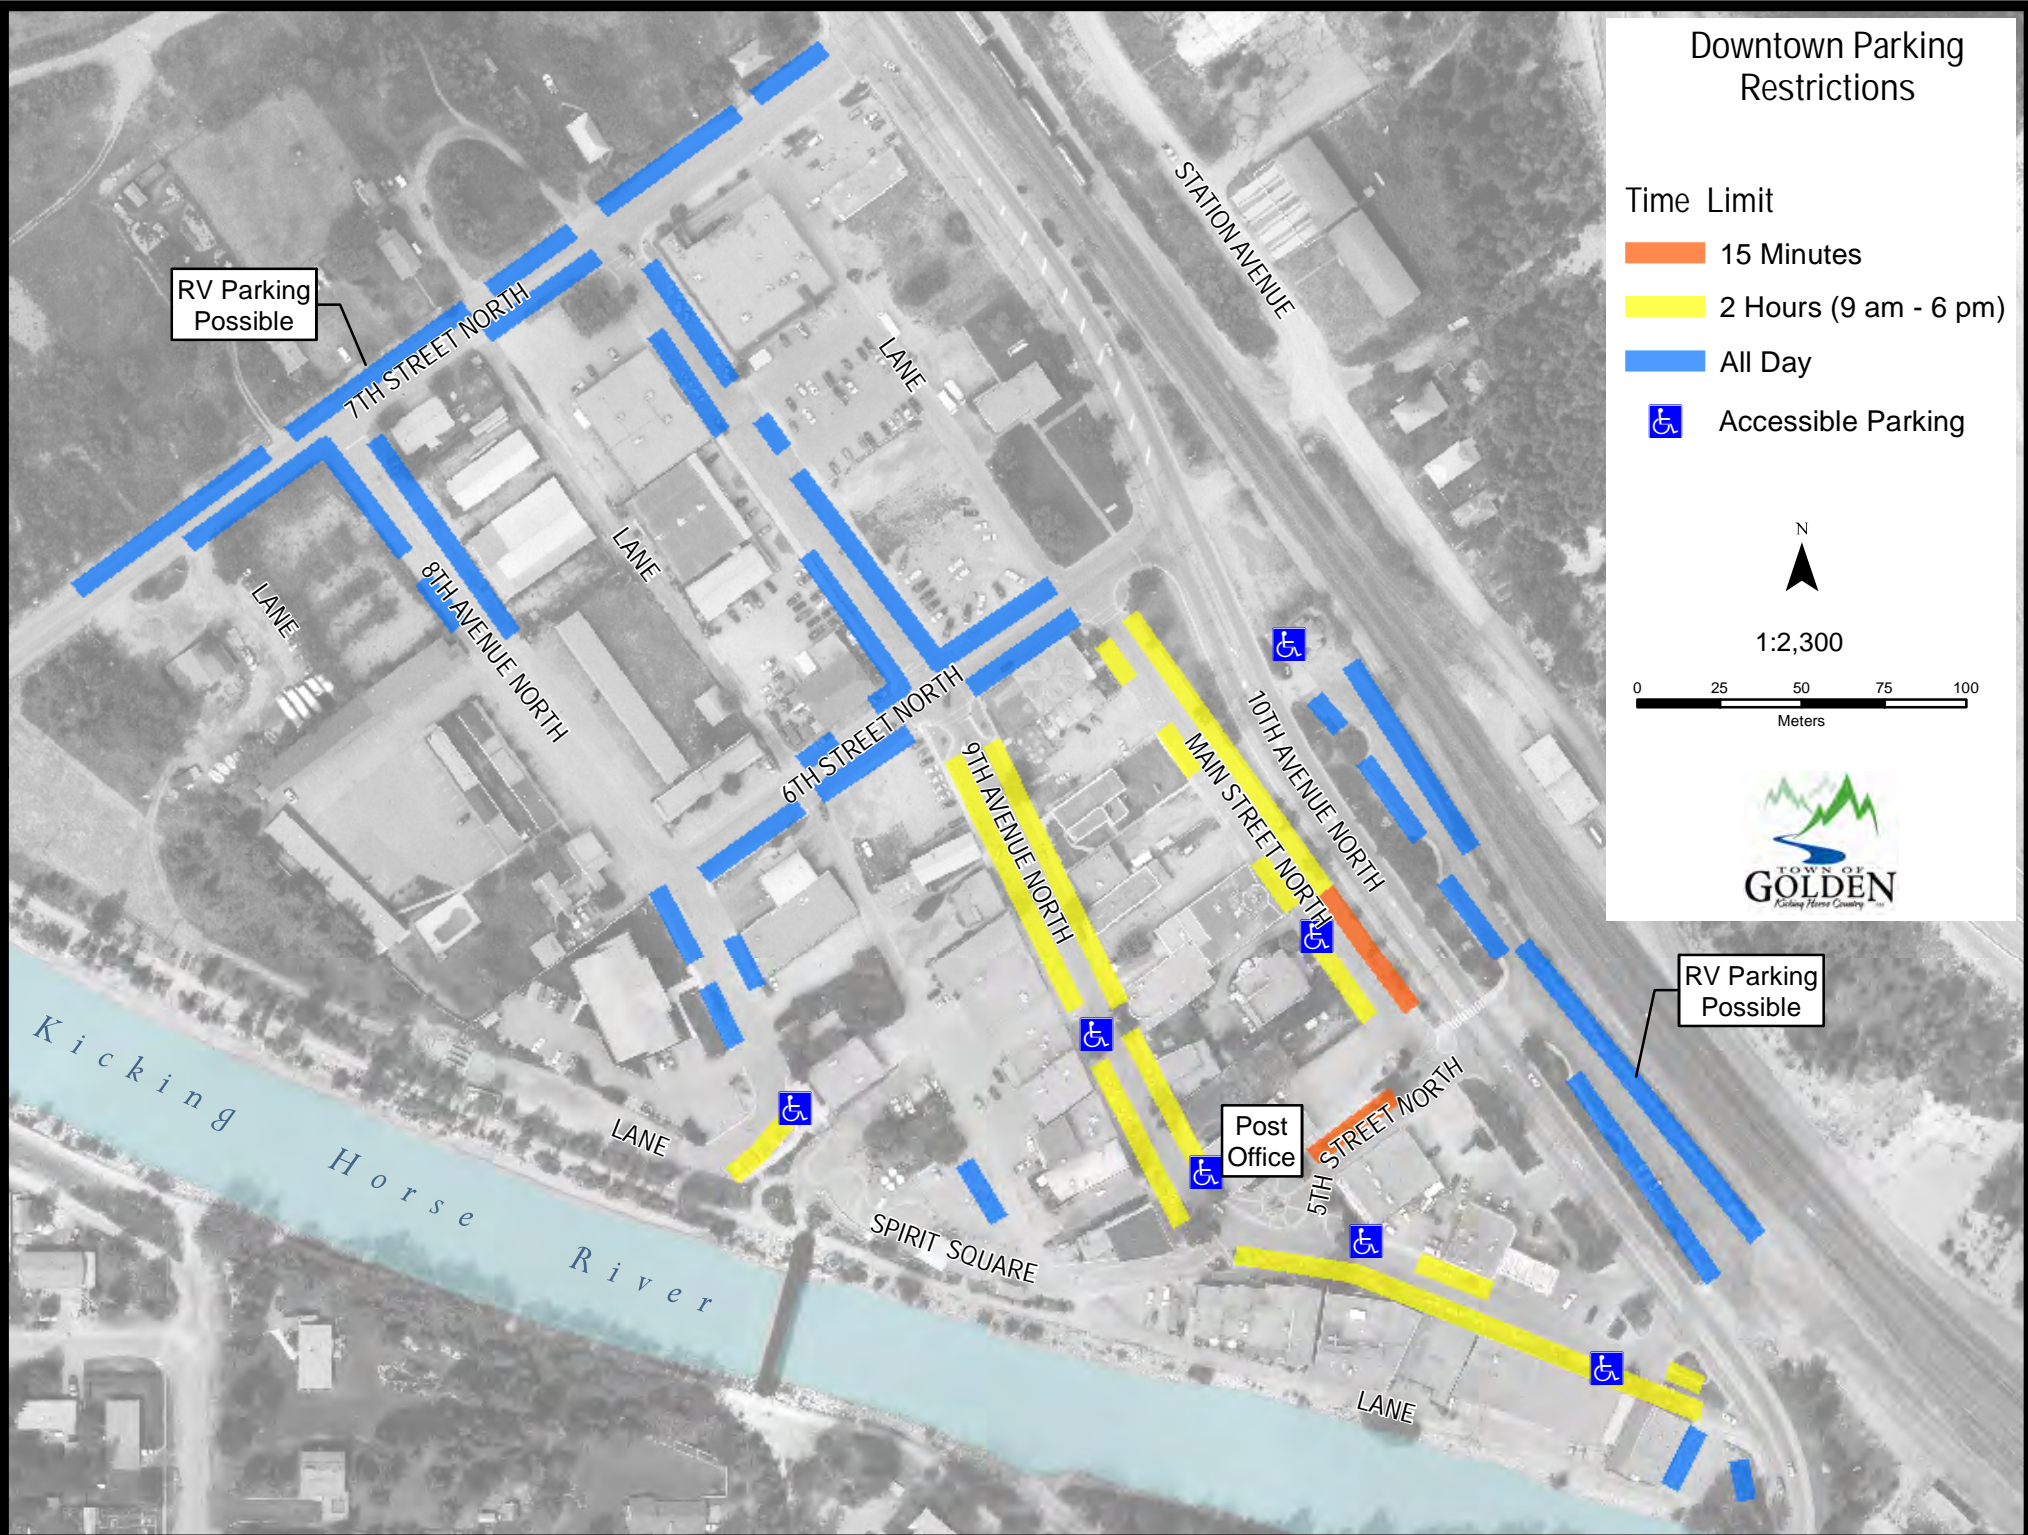

Downtown Parking Restrictions

Time Limit

-  15 Minutes
-  2 Hours (9 am - 6 pm)
-  All Day
-  Accessible Parking

N

1:2,300

RV Parking Possible

RV Parking Possible

Post Office