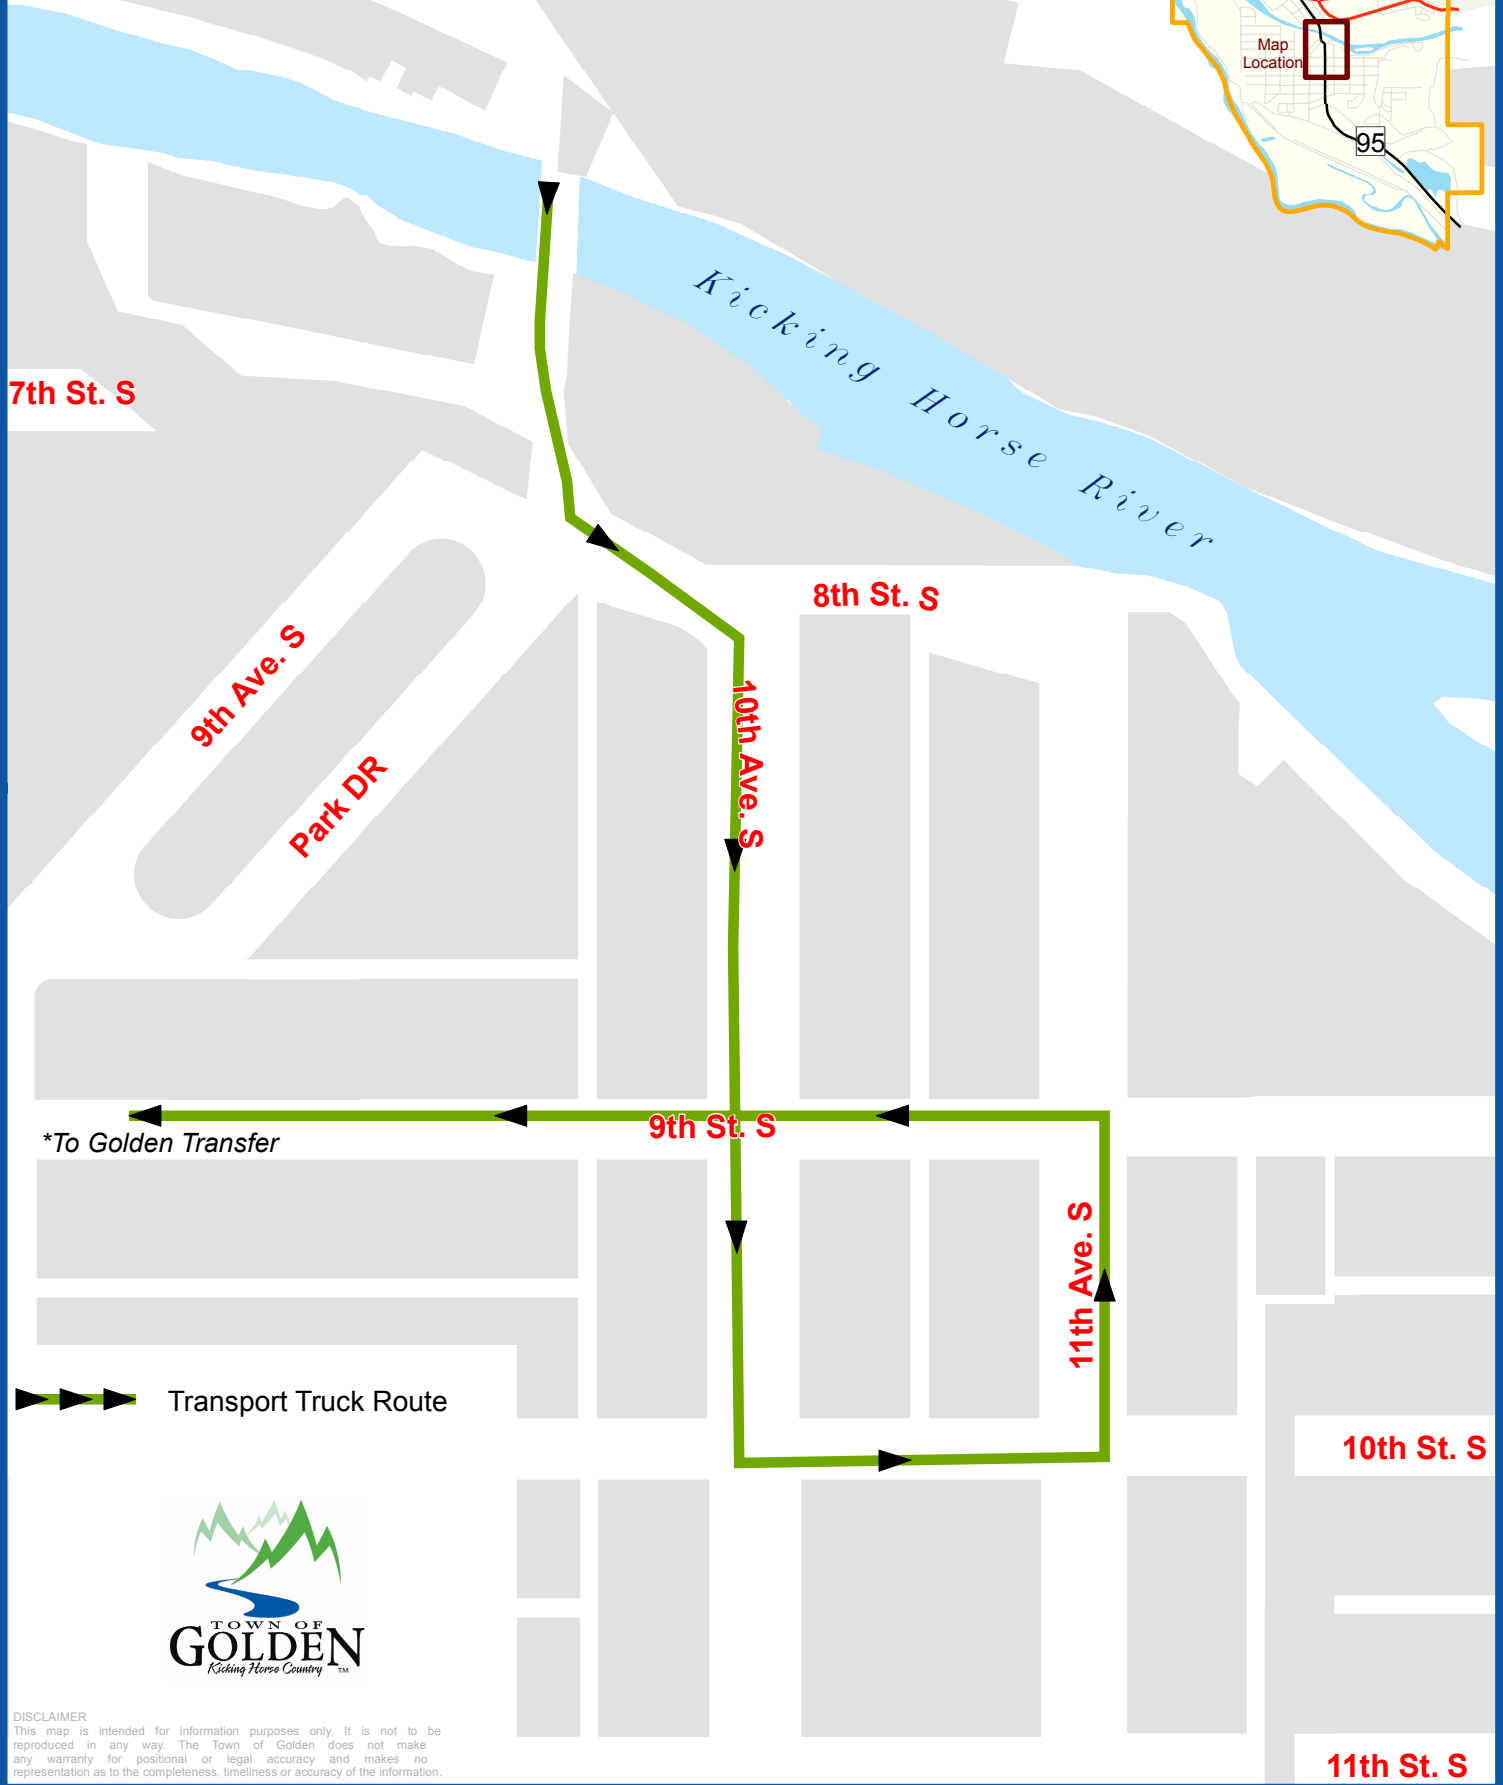

Approved Transport Truck Route

Town of Golden

Map Location

95

 Transport Truck Route

DISCLAIMER
This map is intended for information purposes only. It is not to be reproduced in any way. The Town of Golden does not make any warranty for positional or legal accuracy and makes no representation as to the completeness, timeliness or accuracy of the information.